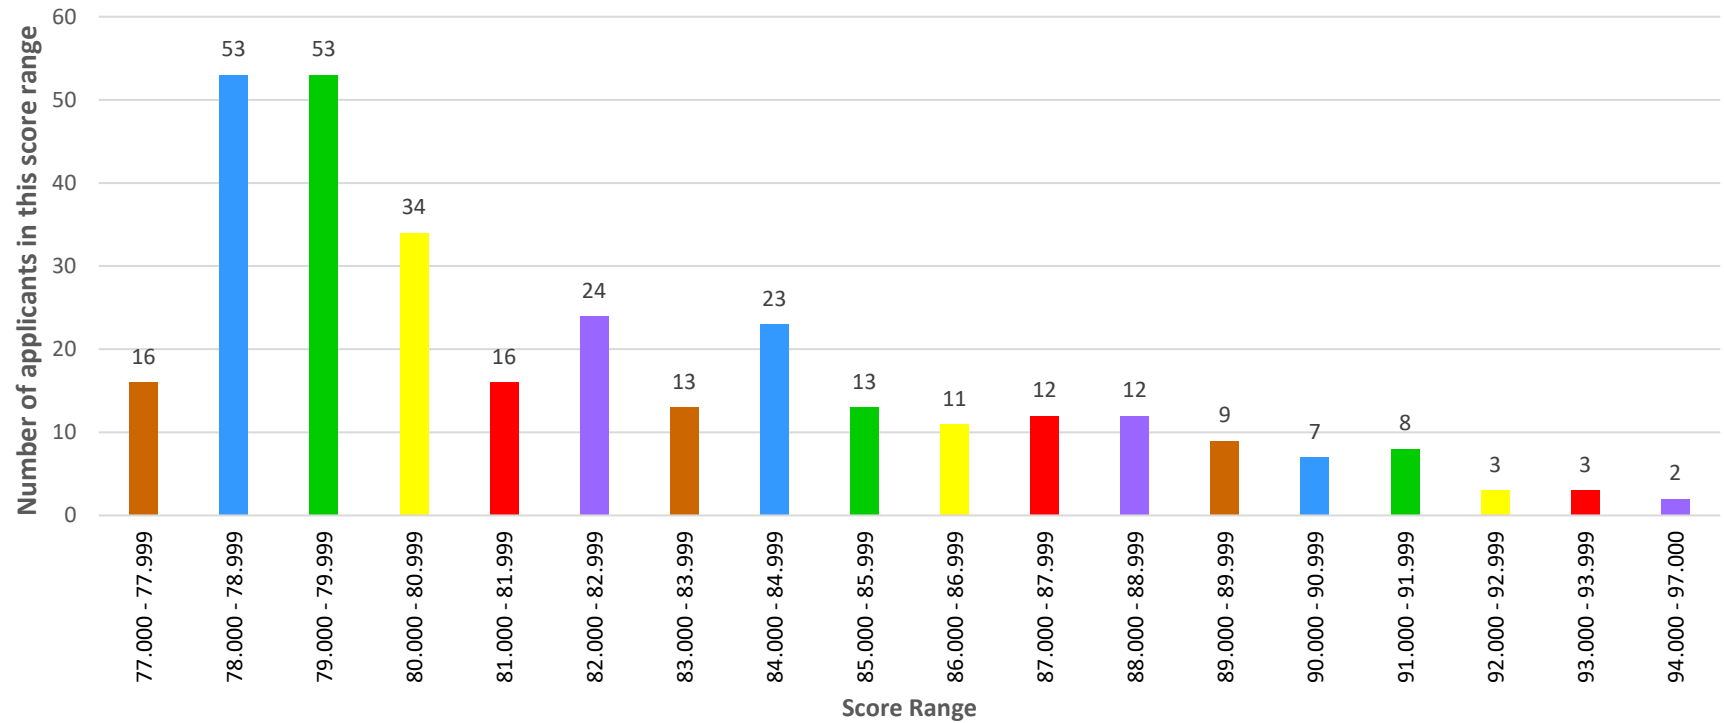

Wessex Foundation School 2022
Total scores of allocated applicants for
F1 August 2022
(FP recruitment only)

(Primary list only. Does not include applicants allocated to an AFP or FPP programme)